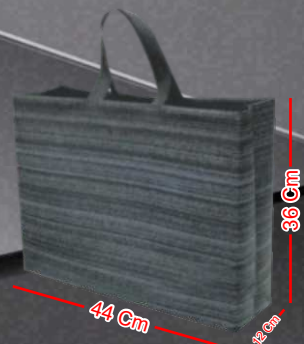

Code
9/4

(35 cm X 25 cm)

100,000 Toman

**HARDBOX / ACCESSORY
SHOPPING BAG / MUG**

CODE: 10/1 - 10/11 | 11/1 - 11/9

CODE: 10/1

CODE: 10/2

CODE: 10/3