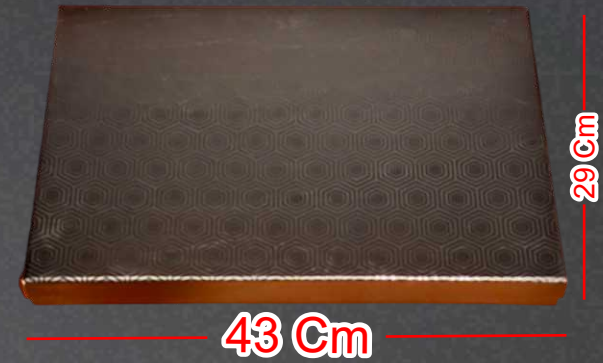

CODE: 10/1

CODE: 10/2

CODE: 10/3

CODE: 10/4

CODE: 10/5

CODE: 10/6

CODE: 10/7

CODE: 10/8

CODE: 10/11

CODE: 10/9

CODE: 10/10

CODE: 10/12