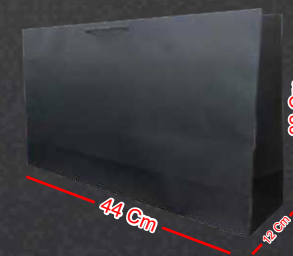

Code
9/4

(35 cm X 25 cm)

100,000 Toman

**HARDBOX / ACCESSORY
SHOPPING BAG / MUG**

CODE: 10/1 - 10/11 | 11/1 - 11/9

CODE: 10/1

CODE: 10/2

CODE: 10/3