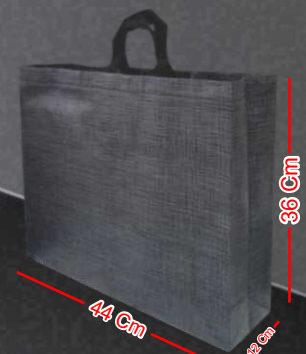

Code
9/4

(35 cm X 25 cm)

100,000 Toman

**HARDBOX / ACCESSORY
SHOPPING BAG / MUG**

CODE: 10/1 - 10/11 | 11/1 - 11/9

CODE: 10/1

CODE: 10/2

CODE: 10/3