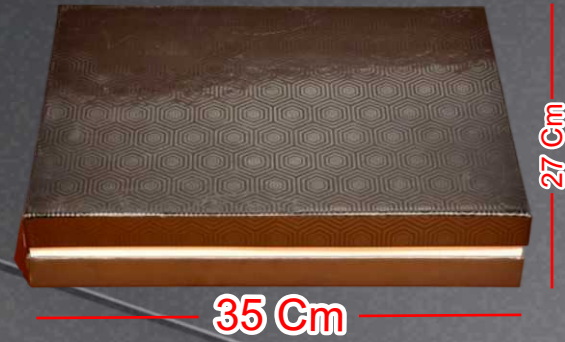

Code
9/4

(35 cm X 25 cm)

100,000 Toman

**HARDBOX / ACCESSORY
SHOPPING BAG / MUG**

CODE: 10/1 - 10/11 | 11/1 - 11/9

CODE: 10/1

CODE: 10/2

CODE: 10/3