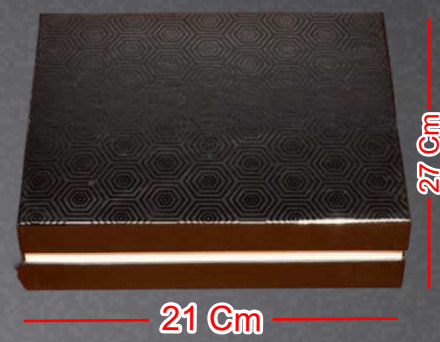

Code
9/4

(35 cm X 25 cm)

100,000 Toman

**HARDBOX / ACCESSORY
SHOPPING BAG / MUG**

CODE: 10/1 - 10/11 | 11/1 - 11/9

CODE: 10/1

CODE: 10/2

CODE: 10/3