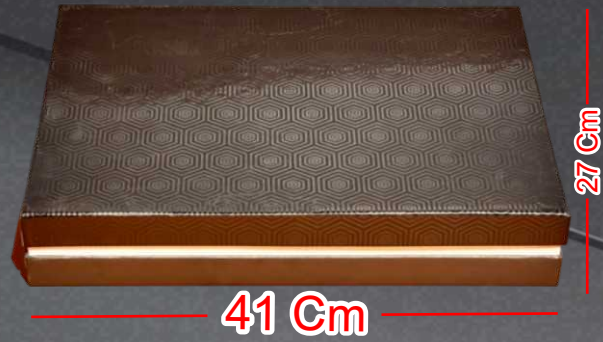

Code
9/4

(35 cm X 25 cm)

100,000 Toman

**HARDBOX / ACCESSORY
SHOPPING BAG / MUG**

CODE: 10/1 - 10/11 | 11/1 - 11/9

CODE: 10/1

CODE: 10/2

CODE: 10/3